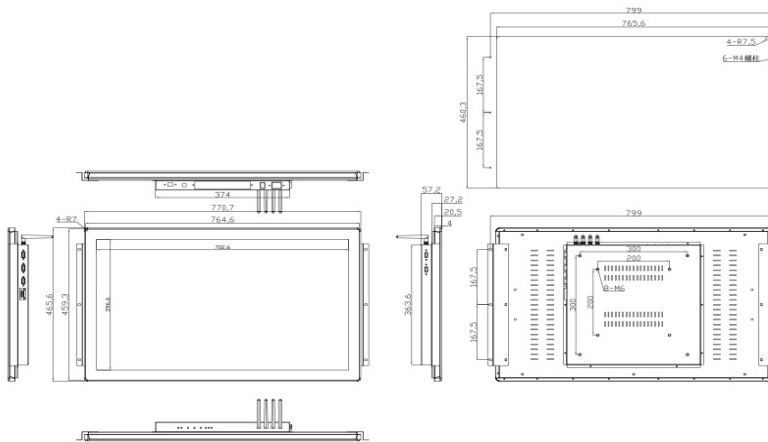

## VOPC-32

Pictures:

Technical Drawings

### Features:

- 32" LCD screen
- Intel Core 12th Gen. i5U (i5-1245U) Processor
- Capacitive Touchscreen Options
- Die Cast Aluminum Housing and IP65 Rated Front Bezel
- Optional WiFi 6, Optional 5.0 Bluetooth
- Windows / Linux

**Specifications:**

<b>Display Feature</b>	Display Screen	32" LCD
	Resolution	1920x1080
	Brightness	250cd/m <sup>2</sup>
	Contrast ratio	1200:1
	Touch Screen	Capacitive touch screen
	Controller	USB interface
	Durability	≥5M times
<b>Performance</b>	Processor	Intel Processors
	Memory	DDR4 ,4G/8G/16G
	Storage	1* M. 2+1*SATA(2 .5 "Mechanical hard disk capacity ≤2TB)
	Network	2*RTL8111
	COM	2*RS232, (COM2 optional RS485) available to expansion to 6COM
	USB	4* USB
	Display	1* HDMI, 1*VGA
	Expansion Slots	1*M. 2(KEY EWifi&BT 2230)/1*M. 2(KEY B 4G/5G LTE 3052)
	Operating Temperature	Windows/Linux
<b>Mechanical</b>	Dimensions	770.7*465.6*57.2mm
	Suggested hole size	765.6*460.3mm
	Material	Die Cast Aluminum Housing
	Weight	12.50kg / 14.00kg (NET./GROSS.)
	Color	Silver
<b>Environmental</b>	Operating Temperature	-10 ~ +60°C
	Storage Temperature	-20 ~ +60°C
	Storage Humidity	5 ~ 95%
	*Non-condensing	
<b>Power</b>	DC 12V (Optional 9 ~ 36V Wide-voltage power)	