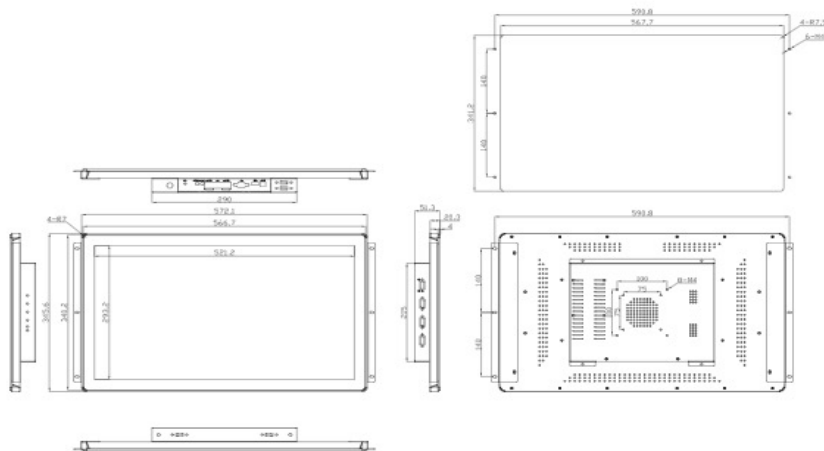

## VOPC-236

Pictures:

Technical Drawings

### Features:

- 23.6" LCD screen
- Intel Core 12th Gen. i5U (i5-1245U) Processor
- Capacitive Touchscreen Options
- Die Cast Aluminum Housing and IP65 Rated Front Bezel
- Optional WiFi 6, Optional 5.0 Bluetooth
- Windows / Linux

**Specifications:**

<b>Display Feature</b>	Display Screen	23.6" LCD
	Resolution	1920x1080
	Brightness	250cd/m <sup>2</sup>
	Contrast ratio	3000:1
	Touch Screen	Capacitive touch screen
	Controller	USB interface
	Durability	≥5M times
<b>Performance</b>	Processor	Intel Processors
	Memory	DDR4 ,4G/8G/16G
	Storage	1* M. 2+1*SATA(2 .5 "Mechanical hard disk capacity ≤2TB)
	Network	2*RTL8111
	COM	2*RS232, (COM2 optional RS485) available to expansion to 6COM
	USB	4* USB
	Display	1* HDMI, 1*VGA
	Expansion Slots	1*M. 2(KEY EWifi&BT 2230)/1*M. 2(KEY B 4G/5G LTE 3052)
	Operating Temperature	Windows/Linux
<b>Mechanical</b>	Dimensions	572.1*345.6*51.3mm
	Suggested hole size	567.6*341.2mm
	Material	Die Cast Aluminum Housing
	Weight	6.00kg / 7.50kg (NET./GROSS.)
	Color	Silver
<b>Environmental</b>	Operating Temperature	-10 ~ +60°C
	Storage Temperature	-20 ~ +60°C
	Storage Humidity	5 ~ 95%
	*Non-condensing	
<b>Power</b>	DC 12V (Optional 9 ~ 36V Wide-voltage power)	