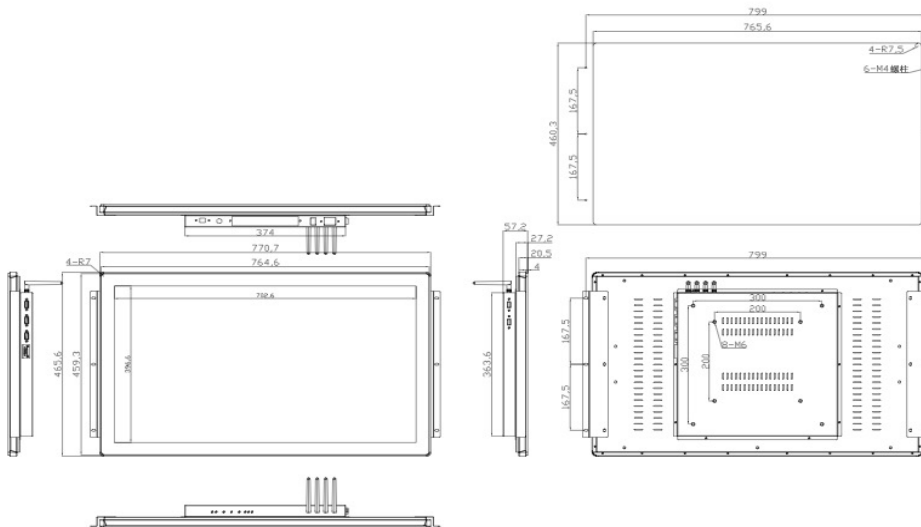

## OPX-32

Pictures:

## Technical Drawings

### Features:

- 32" Touchscreen Display
- Full Flat, IP65 Waterproof Front Panel
- 1x HDMI, 1x VGA
- VESA Mountable
- Rugged Die-cast Aluminum
- DC 12V (3A)
- Color: Black

**Specifications:**

|                        |                       |  |
|------------------------|-----------------------|--|
| <b>Display Feature</b> | Display Screen        | 32" LCD                                |
|                        | Size Ratio            | 16:9                                   |
|                        | Resolution            | 1920x1080                              |
|                        | Brightness            | 250cd/m <sup>2</sup>                   |
|                        | Contrast ratio        | 1200:1                                 |
|                        | Touch Screen          | Capacitive touch screen                |
| <b>Power</b>           | Power Supply          | DC 12V (3A)                            |
| <b>I/O Interface</b>   | USB                   | 1x USB (For touch screen cable)        |
|                        | HDMI                  | 1x HDMI                                |
|                        | VGA                   | 1x VGA                                 |
| <b>Environmental</b>   | Operating Temperature | -10 ~ +60°C                            |
|                        | Storage Temperature   | -20 ~ +60°C                            |
|                        | Storage Humidity      | 5 ~ 95%                                |
|                        | *Non-condensing       |  |
| <b>Mechanical</b>      | Dimensions            | 770.7mm (L) * 465.6mm (W) * 57.2mm (H) |
|                        | Material              | Rugged Die-cast Aluminum               |
|                        | Weight                | 12.5kg / 13.7kg (NET./GROSS.)          |
|                        | Color                 | Black                                  |