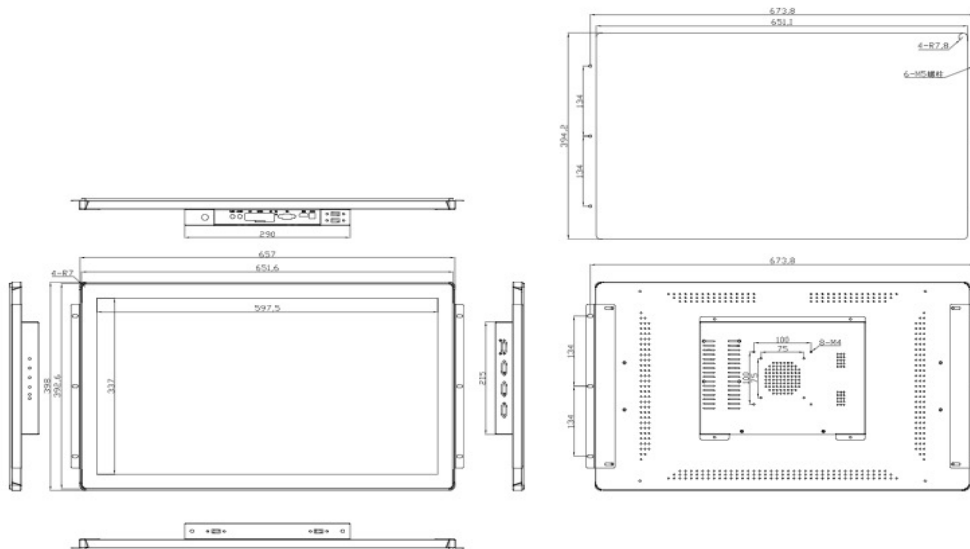

OPX-27

Pictures:

Technical Drawings

Features:

- 27" Touchscreen Display
- Full Flat, IP65 Waterproof Front Panel
- 1x HDMI, 1x VGA
- VESA Mountable
- Rugged Die-cast Aluminum
- DC 12V (3A)
- Color: Black

Specifications:

Display Feature	Display Screen	27" LCD
	Size Ratio	16:9
	Resolution	1920x1080
	Brightness	250cd/m ²
	Contrast ratio	1000:1
	Touch Screen	Capacitive touch screen
Power	Power Supply	DC 12V (3A)
I/O Interface	USB	1x USB (For touch screen cable)
	HDMI	1x HDMI
	VGA	1x VGA
Environmental	Operating Temperature	-10 ~ +60°C
	Storage Temperature	-20 ~ +60°C
	Storage Humidity	5 ~ 95%
	*Non-condensing	
Mechanical	Dimensions	657mm (L) * 398mm (W) * 51.5mm (H)
	Material	Rugged Die-cast Aluminum
	Weight	9.2kg / 10.7kg (NET./GROSS.)
	Color	Black