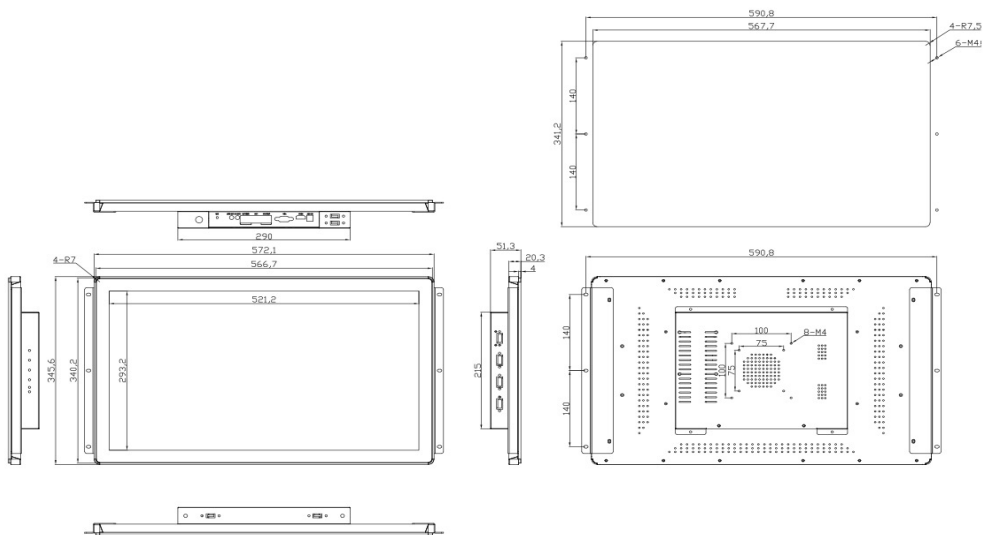

OPX-236

Pictures:

Technical Drawings

Features:

- 23.6" Touchscreen Display
- Full Flat, IP65 Waterproof Front Panel
- 1x HDMI, 1x VGA
- VESA Mountable
- Rugged Die-cast Aluminum
- DC 12V (3A)
- Color: Black

Specifications:

Display Feature	Display Screen	23.6" LCD
	Size Ratio	16:9
	Resolution	1920x1080
	Brightness	250cd/m ²
	Contrast ratio	3000:1
	Touch Screen	Capacitive touch screen
Power	Power Supply	DC 12V (3A)
I/O Interface	USB	1x USB (For touch screen cable)
	HDMI	1x HDMI
	VGA	1x VGA
Environmental	Operating Temperature	-10 ~ +60°C
	Storage Temperature	-20 ~ +60°C
	Storage Humidity	5 ~ 95%
	*Non-condensing	
Mechanical	Dimensions	572.1mm (L) * 345.6mm (W) * 51.3mm (H)
	Material	Rugged Die-cast Aluminum
	Weight	6.0kg / 7.5kg (NET./GROSS.)
	Color	Black