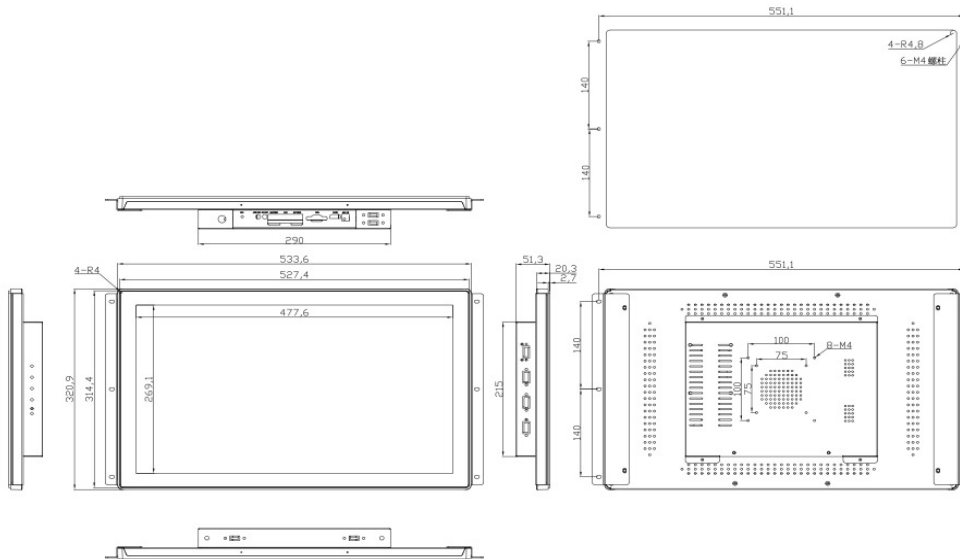

OPX-215

Pictures:

Technical Drawings

Features:

- 21.5" Touchscreen Display
- Full Flat, IP65 Waterproof Front Panel
- 1x HDMI, 1x VGA
- VESA Mountable
- Rugged Die-cast Aluminum
- DC 12V (3A)
- Color: Black

Specifications:

Display Feature	Display Screen	21.5" LCD
	Size Ratio	16:9
	Resolution	1920x1080
	Brightness	250cd/m ²
	Contrast ratio	3000:1
	Touch Screen	Capacitive touch screen
Power	Power Supply	DC 12V (3A)
I/O Interface	USB	1x USB (For touch screen cable)
	HDMI	1x HDMI
	VGA	1x VGA
Environmental	Operating Temperature	-10 ~ +60°C
	Storage Temperature	-20 ~ +60°C
	Storage Humidity	5 ~ 95%
	*Non-condensing	
Mechanical	Dimensions	533.6mm (L) * 320.9mm (W) * 51.3mm (H)
	Material	Rugged Die-cast Aluminum
	Weight	5.7kg / 7.2kg (NET./GROSS.)
	Color	Black