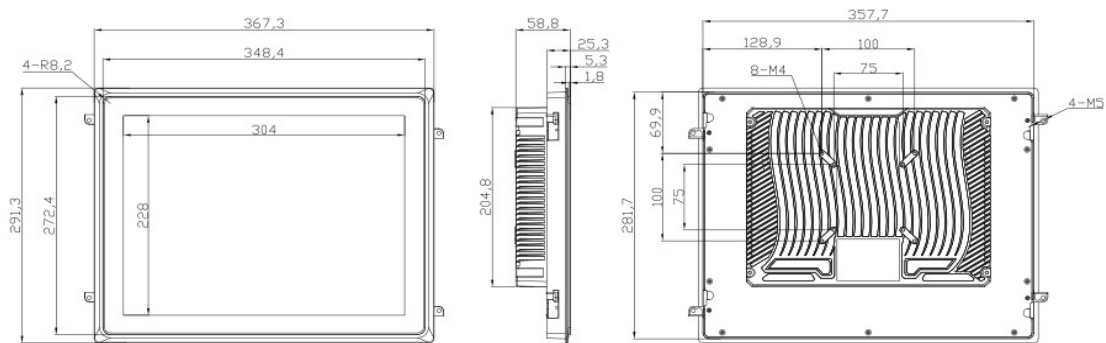

IPM-15

Pictures:

Technical Drawings

Features:

- 15" Touchscreen Display
- Full Flat, IP65 Waterproof Front Panel
- 1x HDMI, 1x VGA
- VESA Mountable
- Rugged Die-cast Aluminum
- DC 12V (3A)
- Color: Silver

Specifications:

Display Feature	Display Screen	15" LCD
	Size Ratio	4:3
	Resolution	1024x768
	Brightness	350cd/m ²
	Contrast ratio	1000:1
	Touch Screen	Resistive touch screen
Power	Power Supply	DC 12V (3A)
I/O Interface	USB	1x USB (For touch screen cable)
	HDMI	1x HDMI
	VGA	1x VGA
Environmental	Operating Temperature	-10 ~ +60°C
	Storage Temperature	-20 ~ +60°C
	Storage Humidity *Non-condensing	5 ~ 95%
Mechanical	Dimensions	367.3mm (L) * 291.3mm (W) * 58.8mm (H)
	Material	Rugged Die-cast Aluminum
	Weight	3.75kg / 5.25kg (NET./GROSS.)
	Color	Leaden